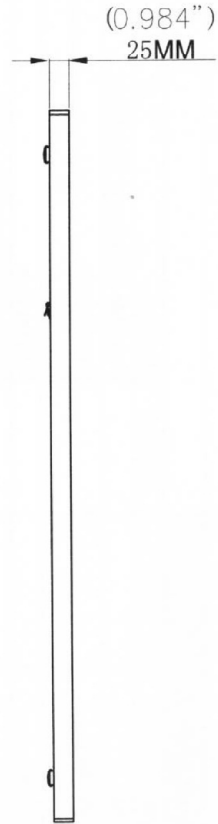

808700

Travertine Stone Frame Mirror

Size: 24"*36"*0.984"

Travertine Stone +Mirror

Hang vertically or horizontally

FRONT

SIDE

BACK