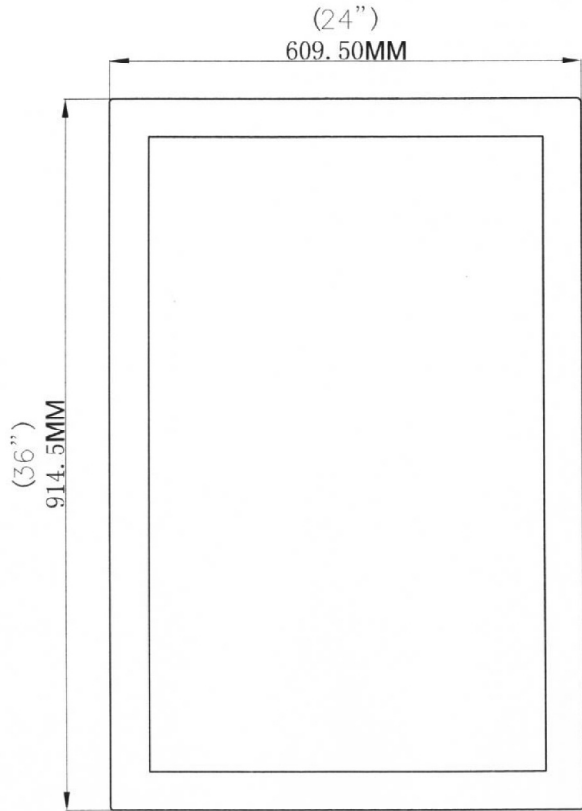

808700

Travertine Stone Frame Mirror

Size: 24"*36"*0.984"

Travertine Stone +Mirror

Hang vertically or horizontally

FRONT

SIDE

BACK